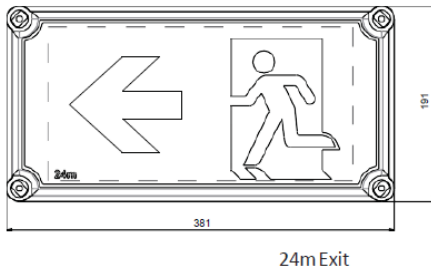

Datasheet

Freezer Weatherproof Exit - Galaxy

Cat No: 659084LI, 659085LI, 659086LI

Dimensions:

24m Exit

131