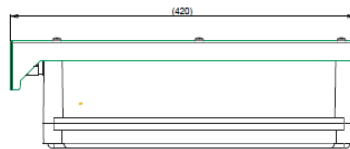

36mm

66mm

Remote gear with 3m cable

Rear mounting bracket

230

250

Side mounting bracket

420