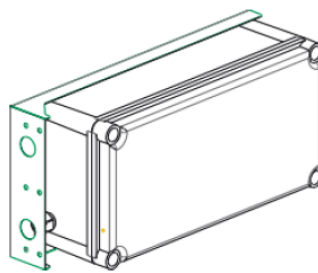

Legrand Australia
1300 369 777
www.legrand.com.au
ABN 31 000 102 661

Legrand New Zealand
0800 476 009
www.legrand.co.nz

Refer to your group buying office, Legrand Sales Representative or Legrand Sales Office for pricing.

Please note: specifications are subject to change without prior notice.