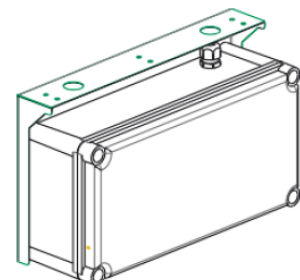

Legrand Australia
1300 369 777
www.legrand.com.au
ABN 31 000 102 661

Legrand New Zealand
0800 476 009
www.legrand.co.nz

Refer to your group buying office, Legrand Sales Representative or Legrand Sales Office for pricing.

Please note: specifications are subject to change without prior notice.