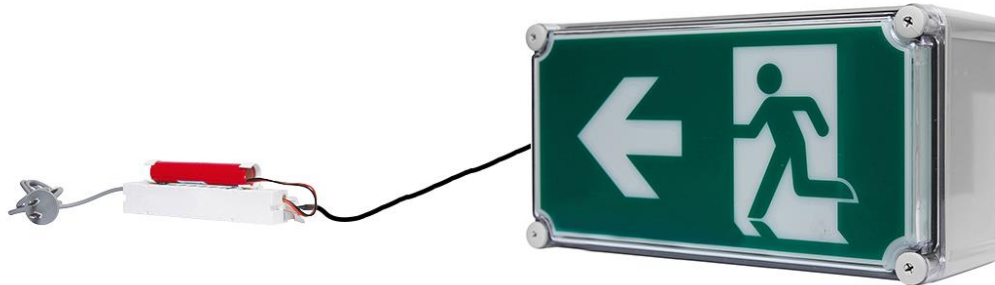

Datasheet

Freezer Weatherproof Exit - Galaxy

Cat No: 659084LI, 659085LI, 659086LI

659085LI

Operation mode	Maintained
Voltage	230 – 240V a.c. 50Hz
Operating Temperature	10°C to 40°C (remote gear) -30°C to 40°C (exit sign)
Power Consumption	5.4W
Battery	Li-ion 6.4V 1.5Ah
Body construction	Polycarbonate
Diffuser	Polycarbonate
IP rating	IP65
Impact rating	IK08
Compliance	AS/NZS 60598, AS/NZS 2293

Datasheet

Freezer Weatherproof Exit - Galaxy

Cat No: 659084LI, 659085LI, 659086LI

- Freezer exit sign with remote gear for 24m viewing distance
- Embedded Bluetooth for smart device connectivity
- LoRa communication to maximise reliability, coverage and infiltration
- iSmart™ temperature sensing technology for the LIION battery
- Electronics designed to lengthen the life of the battery, minimising maintenance costs
- Environmentally friendly battery
- 5 year warranty
- Manufactured in Australia

0.0m – can be used as a dual-purpose exit sign without a spacing as per clause 4.5 of AS/NZS2293.1:2018
For New Zealand, this exit sign is only classified as an internally illuminated exit sign

Datasheet