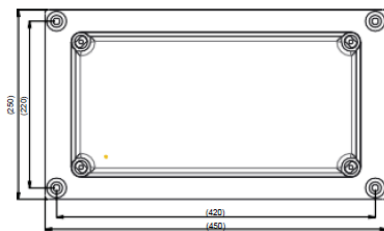

Rear mounting bracket

230

250