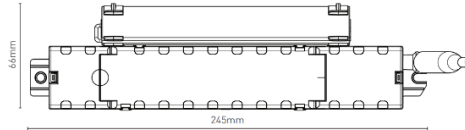

RM = Running man straight RML = Running man left RMR = Running man right

Spacing Table

Maximum spacing between luminaires 0.2 lux (Australia) as per AS/NZS 2293.1:2018

Mounting Height (m)	2.4	2.7	3.0	3.3
E2.0	5.2m	5.2m	5.2m	0.0m
E2.5	5.6m	5.8m	5.8m	5.8m

0.0m – can be used as a dual-purpose exit sign without a spacing as per clause 4.5 of AS/NZS2293.1:2018
For New Zealand, this exit sign is only classified as an internally illuminated exit sign

Datasheet

Freezer Weatherproof Exit - Galaxy

Cat No: 659084LI, 659085LI, 659086LI

Dimensions:

24m Exit

131

66mm

245mm

174mm

36mm

66mm

Remote gear with 3m cable

Rear mounting bracket

230

250

Side mounting bracket

420