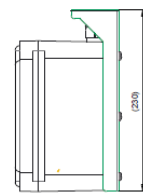

Datasheet

Freezer Weatherproof Exit - Galaxy

Cat No: 659084LI, 659085LI, 659086LI

Dimensions:

131

66mm

245mm

174mm

36mm

66mm

Rear mounting bracket

230

250

Side mounting bracket

420

25.4

50.0

230

190

170

23

Ceiling mounting bracket

50.0

25.4

23

230

Legrand Australia
1300 369 777
www.legrand.com.au
ABN 31 000 102 661

Legrand New Zealand
0800 476 009
www.legrand.co.nz

Refer to your group buying office, Legrand Sales Representative or Legrand Sales Office for pricing.

Please note: specifications are subject to change without prior notice.