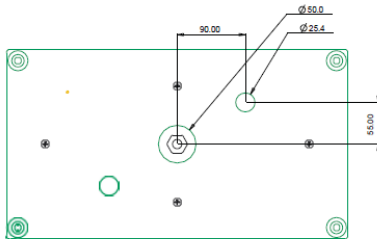

Rear mounting bracket

230

250