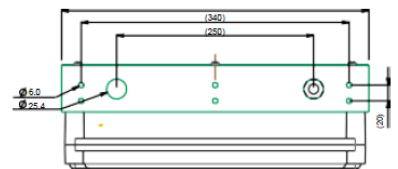

25.4

50.0

230

190

170

23

Ceiling mounting bracket

50.0