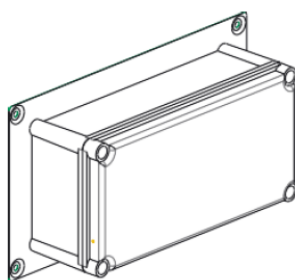

Legrand Australia
1300 369 777
www.legrand.com.au
ABN 31 000 102 661

Legrand New Zealand
0800 476 009
www.legrand.co.nz

Refer to your group buying office, Legrand Sales Representative or Legrand Sales Office for pricing.

Please note: specifications are subject to change without prior notice.