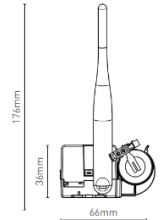

RM = Running man straight RML = Running man left RMR = Running man right

Spacing Table

Maximum spacing between luminaires 0.2 lux (Australia) as per AS/NZS 2293.1:2018

Mounting Height (m)	2.4	2.7	3.0	3.3
E2.0	5.2m	5.2m	5.2m	0.0m
E2.5	5.6m	5.8m	5.8m	5.8m

Freezer Weatherproof Exit - Galaxy

Cat No: 659084LI, 659085LI, 659086LI

Dimensions:

24m Exit

131

66mm

245mm

174mm

36mm

66mm

Remote gear with 3m cable

Rear mounting bracket

230

250

Side mounting bracket

420