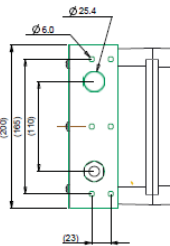

25.4

50.0

230

190

170

23

Ceiling mounting bracket

50.0